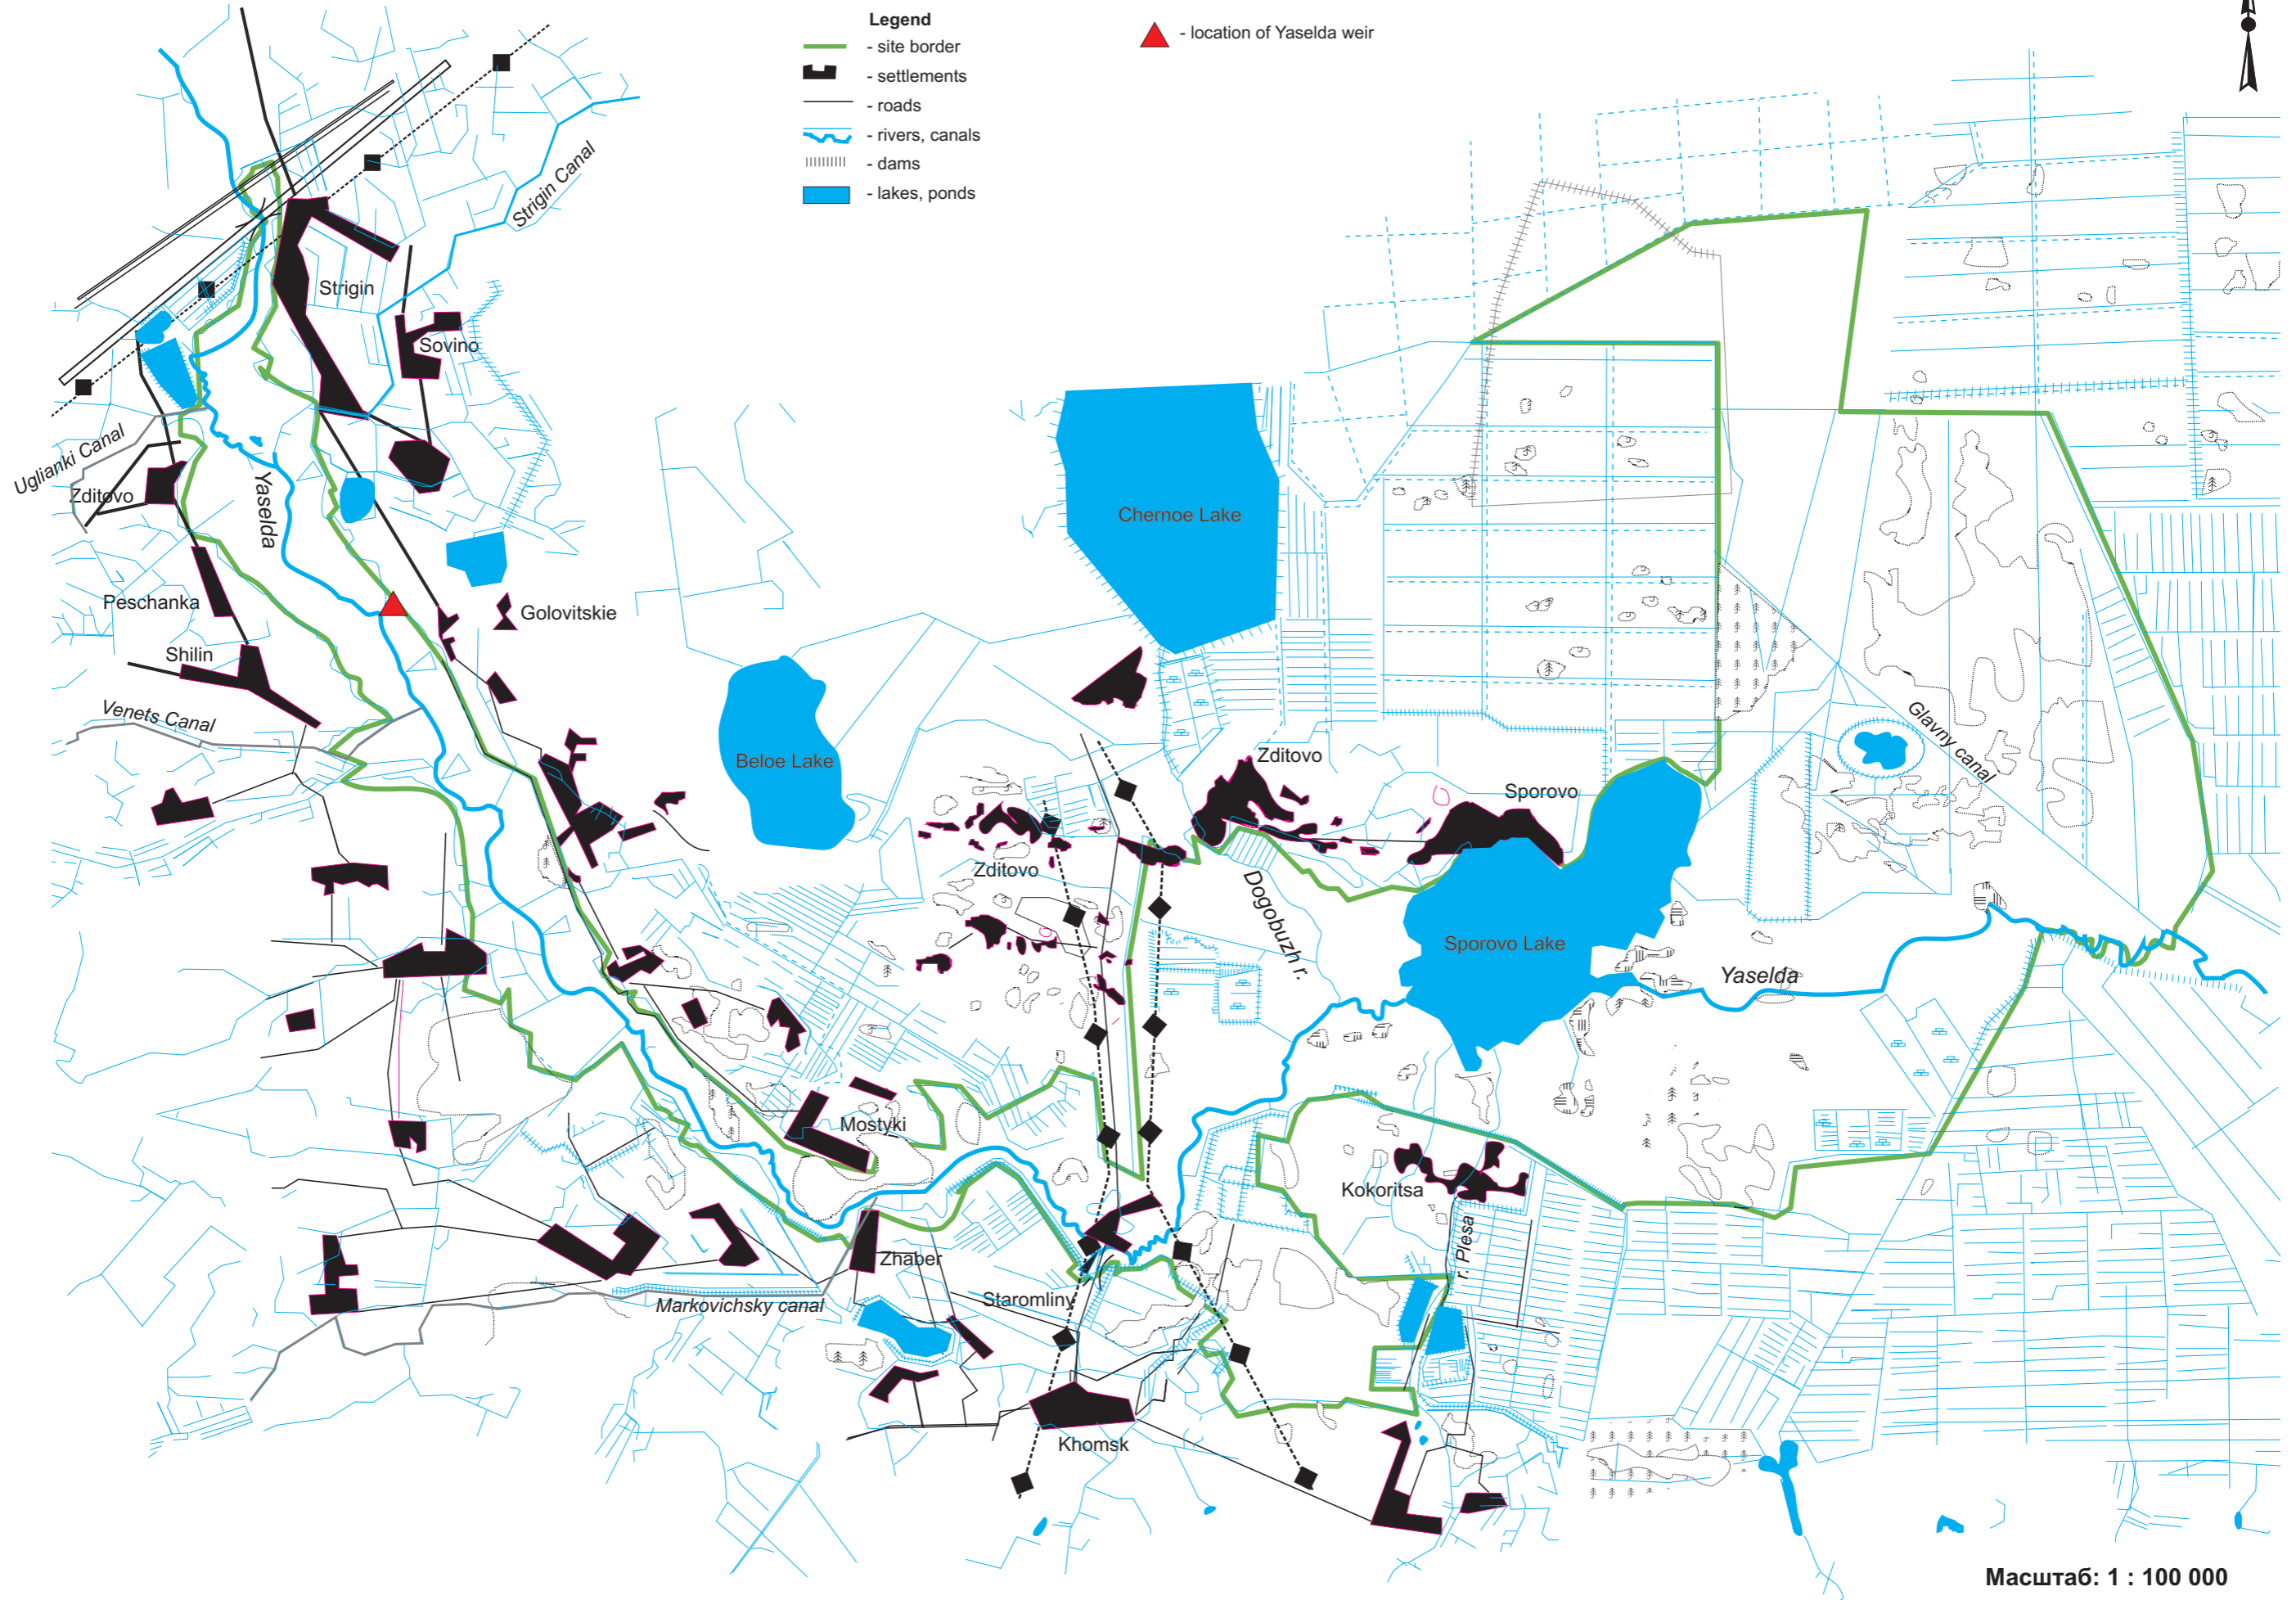

# SPOROVO

- Legend**
- site border
  - settlements
  - roads
  - rivers, canals
  - dams
  - lakes, ponds
- ▲ - location of Yaselda weir

Масштаб: 1 : 100 000